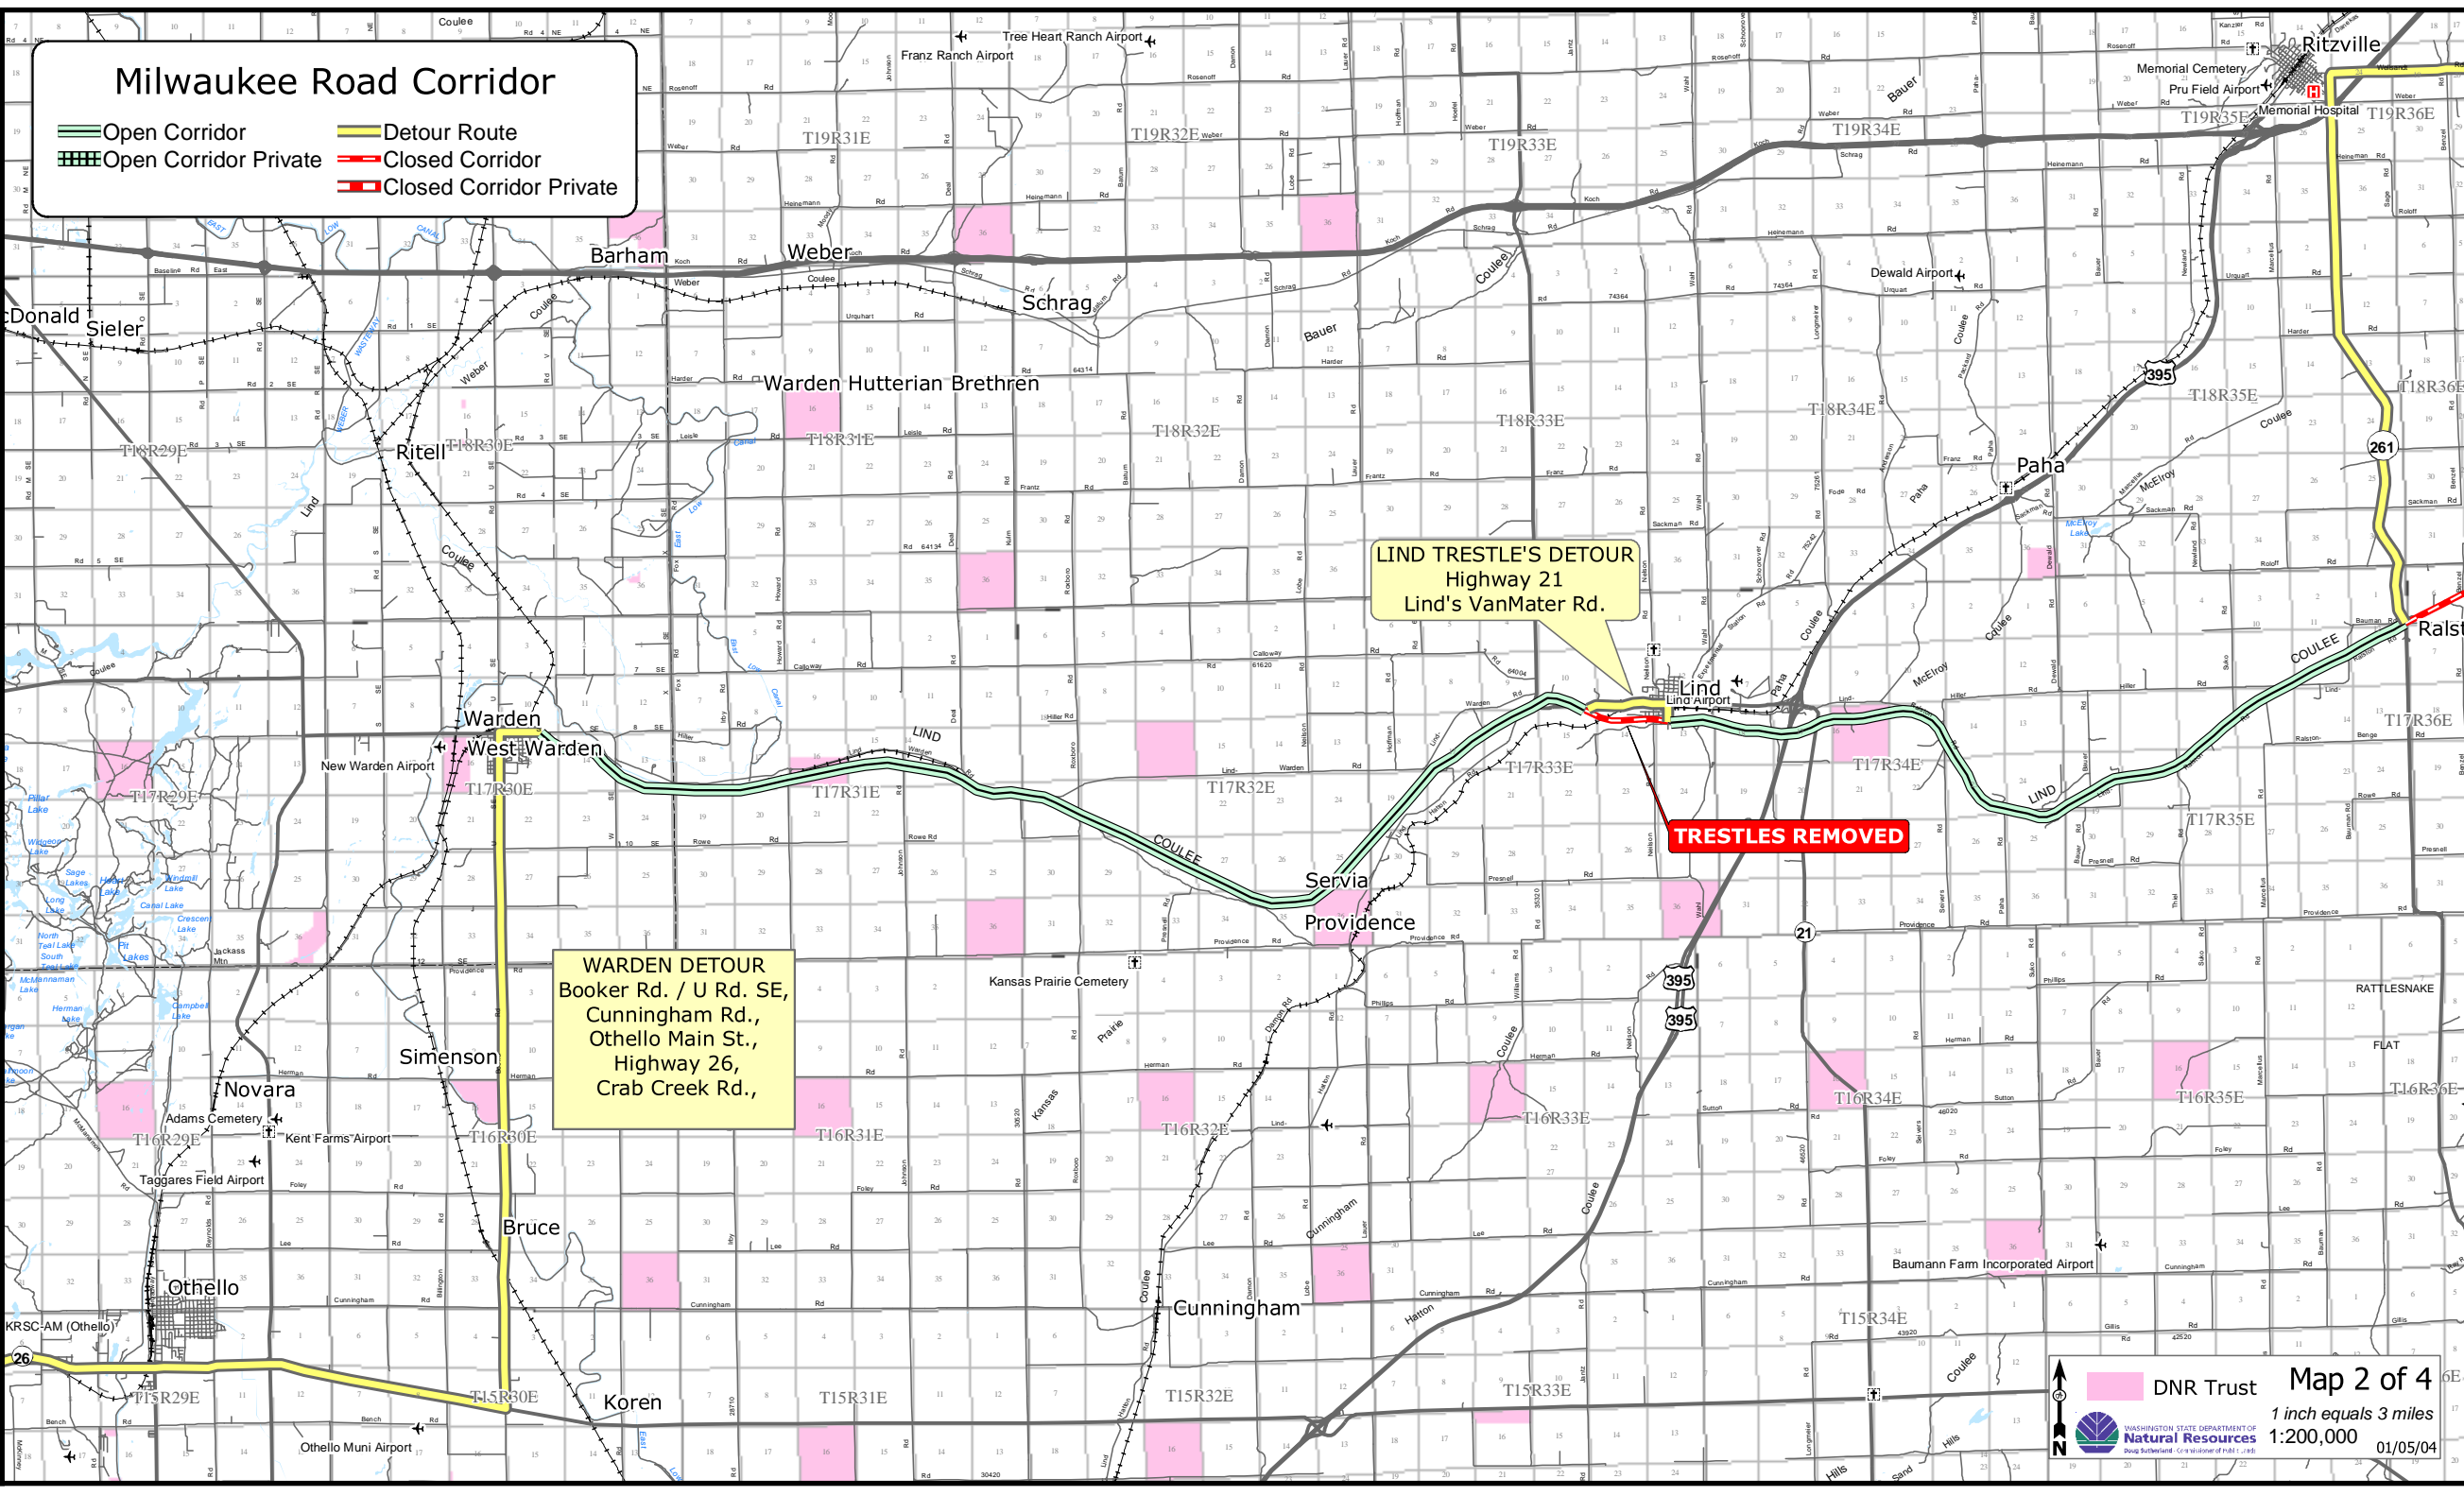

Milwaukee Road Corridor

-  Open Corridor
-  Detour Route
-  Open Corridor Private
-  Closed Corridor
-  Closed Corridor Private

LIND TRESTLE'S DETOUR
Highway 21
Lind's VanMater Rd.

WARDEN DETOUR
Booker Rd. / U Rd. SE,
Cunningham Rd.,
Othello Main St.,
Highway 26,
Crab Creek Rd.,

TRESTLES REMOVED